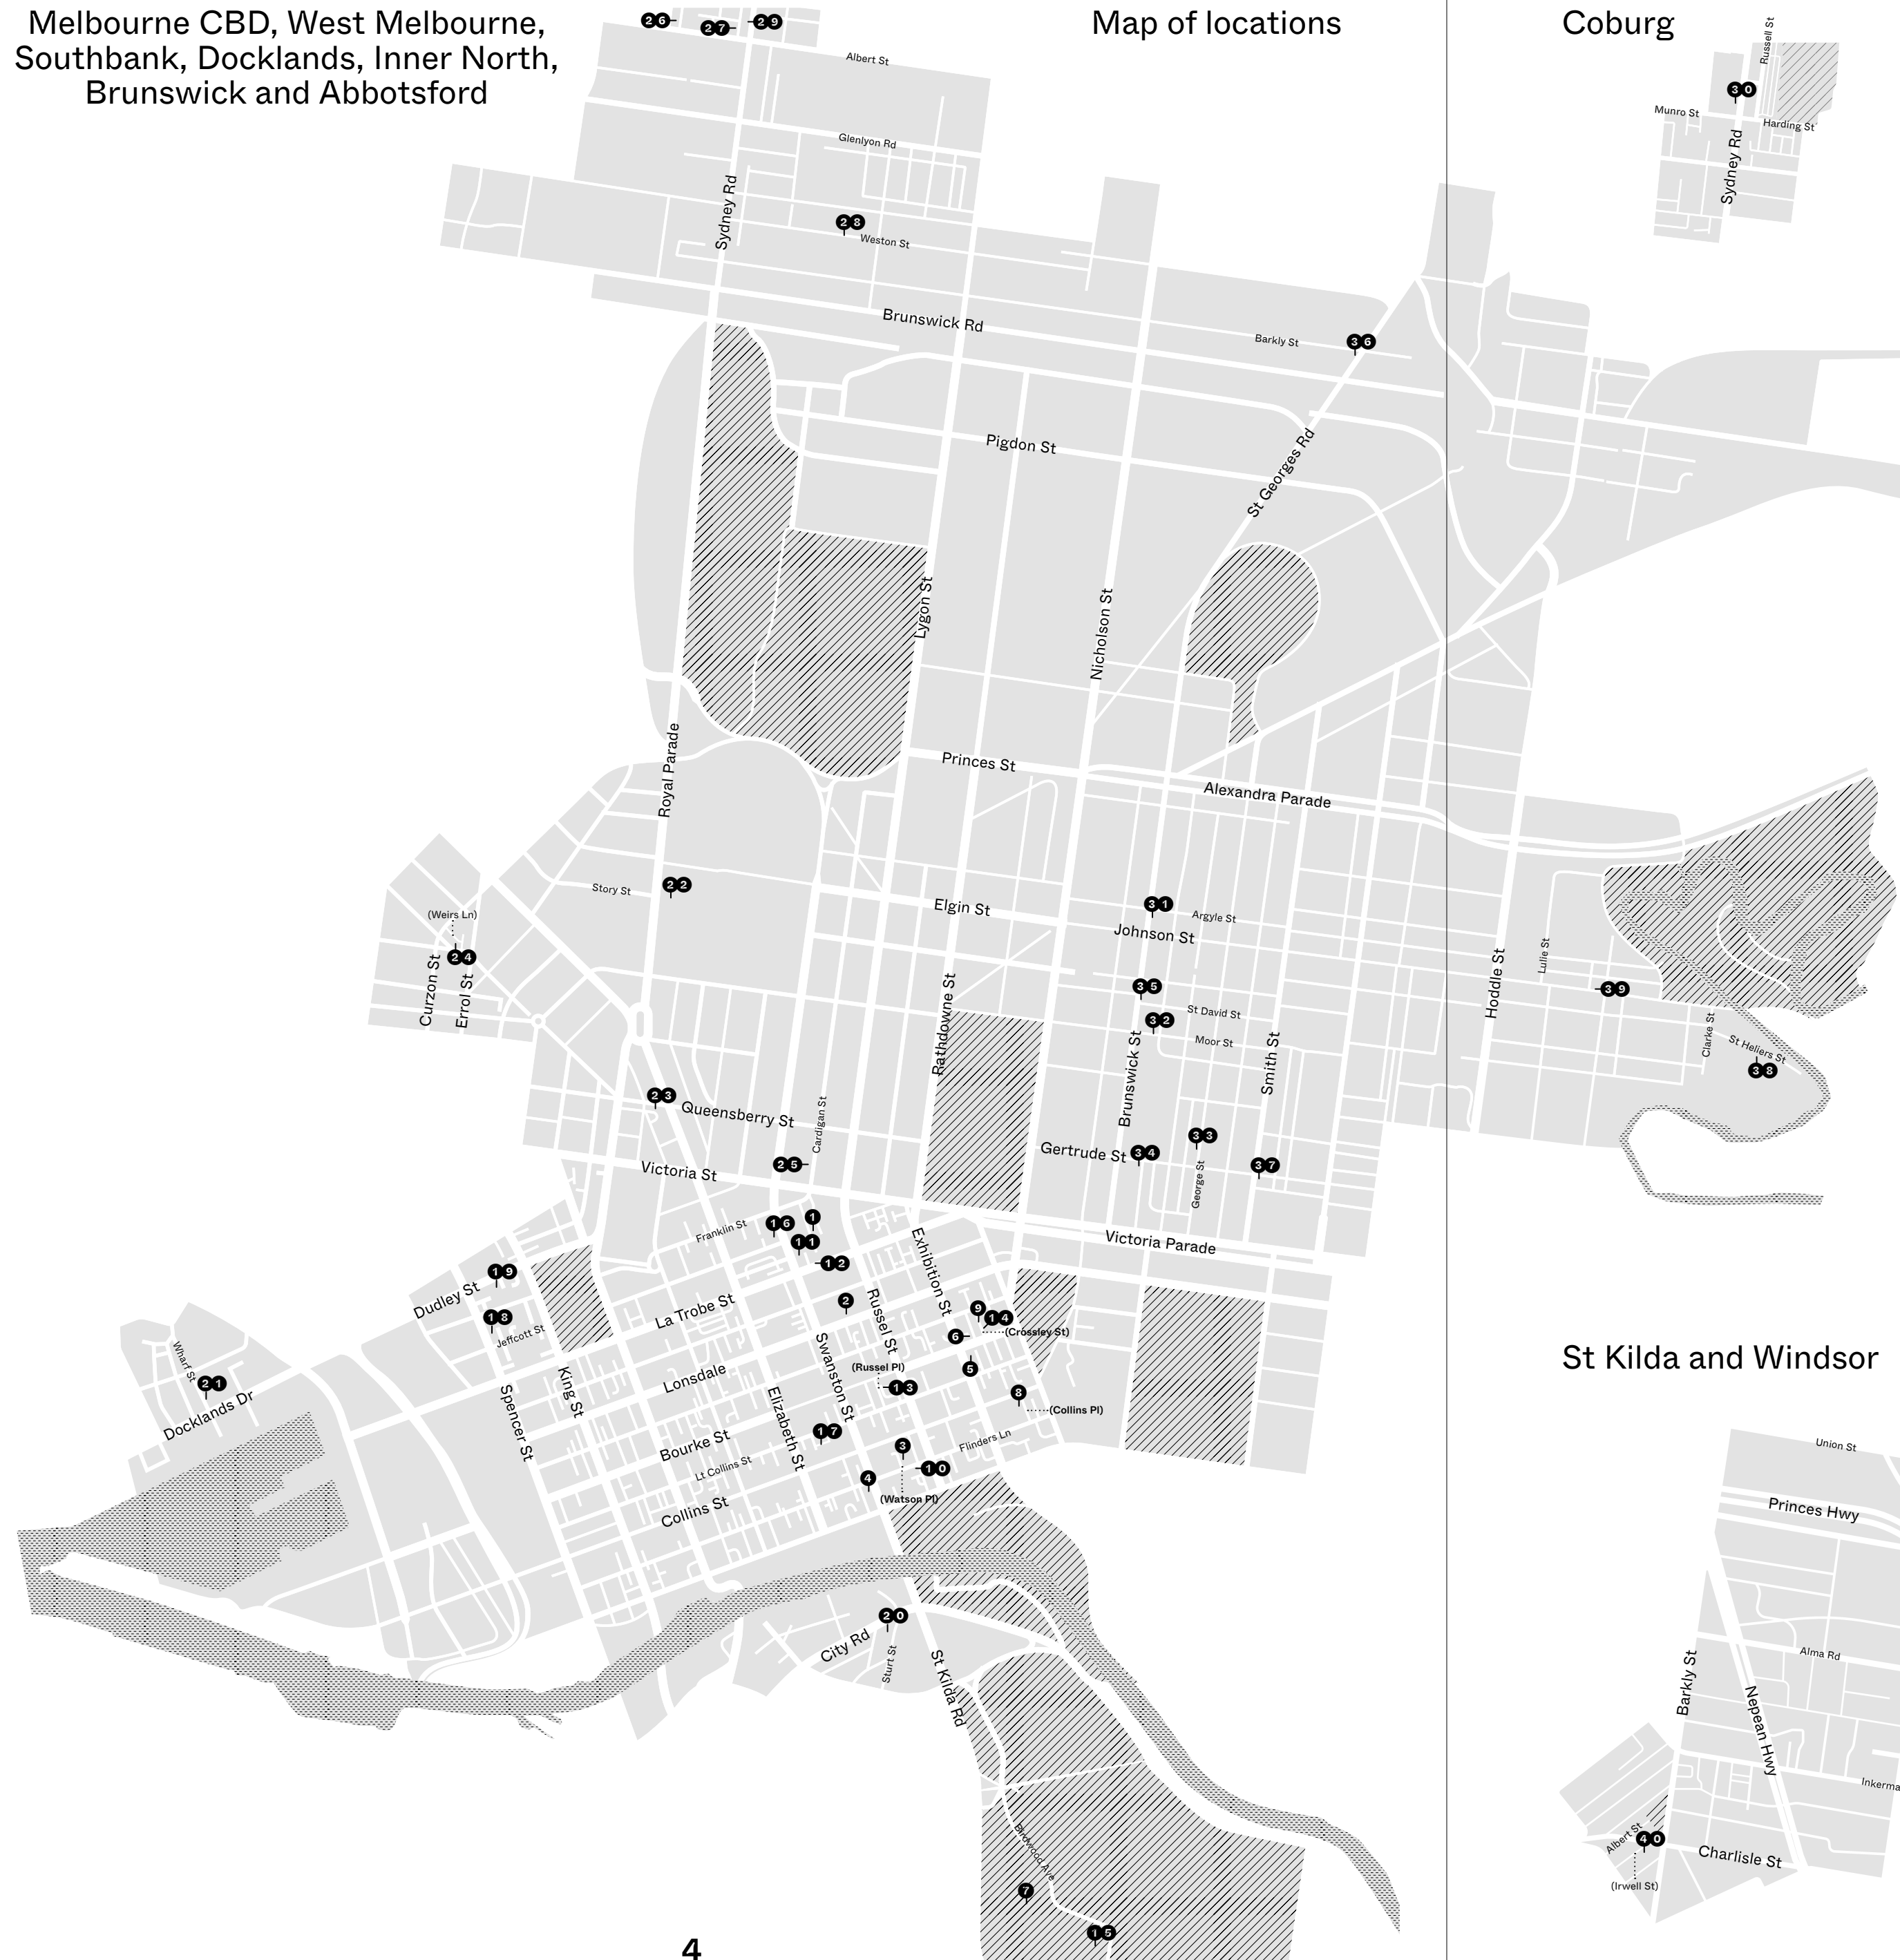

Melbourne CBD, West Melbourne, Southbank, Docklands, Inner North, Brunswick and Abbotsford

Map of locations

Coburg